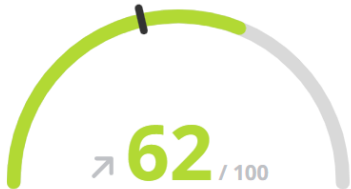

Average industry score

OVERALL SCORE

79th
percentile

ENVIRONMENT

Weight
● ● ● ●

LABOR & HUMAN
RIGHTS

Weight
● ● ● ●

ETHICS